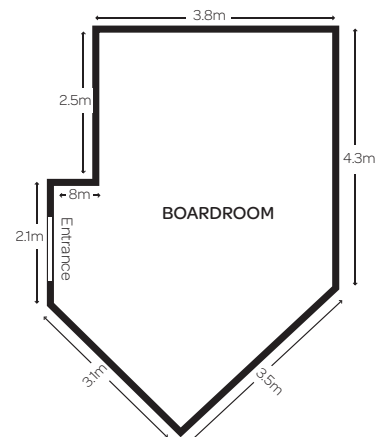

Function Room Information

	Height	Area m ²	Theatre	ClassRm	Banquet (without dance fir)	Banquet (with dance fir)	U-Shape	Cocktail
Sandpiper Room	3.7	353	400	180	280	220	64	400
Curlew Room	2.4	117	60	30	50	-	25	80
Boardroom	2.4	25	-	10	-	-	-	-

Technical Features:

- Lighting dimmers
- In-built sound system in Sandpiper Room
- Large stage and back changing area in Sandpiper Room
- Large 21' x 9' screen built into the stage in Sandpiper Room
- Fully equipped bar with service window in Sandpiper Room
- Adjustable lighting
- Air-conditioning
- Lecturn
- Whiteboards
- Flipcharts
- Overhead projector
- Portable dance floor