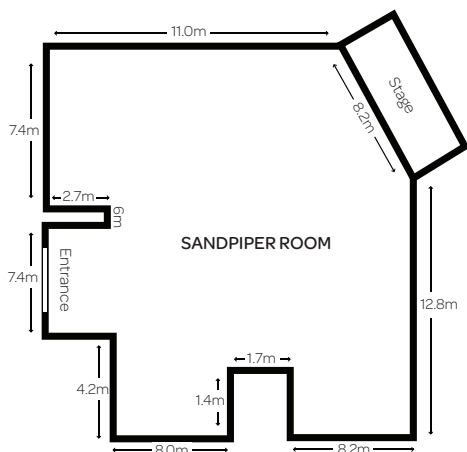

Function Room Information

	Height	Area m ²	Theatre	ClassRm	Banquet (without dance fir)	Banquet (with dance fir)	U-Shape	Cocktail
Sandpiper Room	3.7	353	400	180	280	220	64	400
Curlew Room	2.4	117	60	30	50	-	25	80
Boardroom	2.4	25	-	10	-	-	-	-

Technical Features:

- Lighting dimmers
- In-built sound system in Sandpiper Room
- Large stage and back changing area in Sandpiper Room
- Large 21' x 9' screen built into the stage in Sandpiper Room
- Fully equipped bar with service window in Sandpiper Room
- Adjustable lighting
- Air-conditioning
- Lecturn
- Whiteboards
- Flipcharts
- Overhead projector
- Portable dance floor