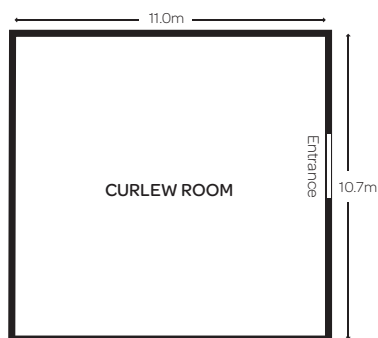

Function Room Information

	Height	Area m ²	Theatre	ClassRm	Banquet (without dance fir)	Banquet (with dance fir)	U-Shape	Cocktail
Sandpiper Room	3.7	353	400	180	280	220	64	400
Curlew Room	2.4	117	60	30	50	-	25	80
Boardroom	2.4	25	-	10	-	-	-	-

Technical Features:

- Lighting dimmers
- In-built sound system in Sandpiper Room
- Large stage and back changing area in Sandpiper Room
- Large 21' x 9' screen built into the stage in Sandpiper Room
- Fully equipped bar with service window in Sandpiper Room
- Adjustable lighting
- Air-conditioning
- Lecturn
- Whiteboards
- Flipcharts
- Overhead projector
- Portable dance floor